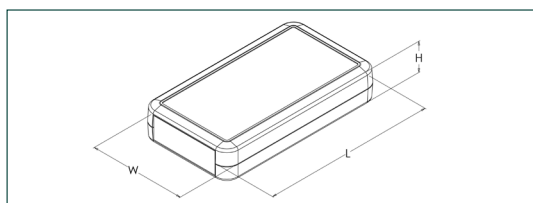

SPECIFICATION	
Materials	Base and lid high impact ABS-UL94-V0
Operating temperature	-10°C to +60°C
Standard colours	Off-white and dark grey
Protection class	87 series has been designed to meet the requirements of IP40
Standard unit includes	Self-tapping screw, base and lid
Options	Silicone case available in multiple colours

With battery compartment

SIZE	DARK GREY	OFF-WHITE	LENGTH	WIDTH	HEIGHT	BATTERY COMPARTMENT
1	CHH871DGA	CHH871WHA	115mm	69mm	19.5mm	2 x AAA battery size
2	CHH872DGB	CHH872WHB	115mm	69mm	28mm	2 x AA battery size
3	CHH873DGB	CHH873WHB	135mm	76mm	27mm	2 x AA battery size
4	CHH874DGB	CHH874WHB	135mm	76mm	35mm	2 x AA battery size
5	CHH875DGC	CHH875WHC	165mm	80mm	27mm	4 x AA battery size
6	CHH876DGC	CHH876WHC	165mm	80mm	35mm	4 x AA battery size
7	CHH877DGD	CHH877WHD	145mm	96mm	20mm	6 x AAA battery size
8	CHH878DGD	CHH878WHD	145mm	96mm	27mm	6 x AAA battery size
8	CHH878DGB	CHH878WHB	145mm	96mm	27mm	2 x AA battery size
8	CHH878DGC	CHH878WHC	145mm	96mm	27mm	4 x AA battery size
9	CHH879DGD	CHH879WHD	145mm	96mm	35mm	6 x AAA battery size
9	CHH879DGB	CHH879WHB	145mm	96mm	35mm	2 x AA battery size
9	CHH879DGC	CHH879WHC	145mm	96mm	35mm	4 x AA battery size